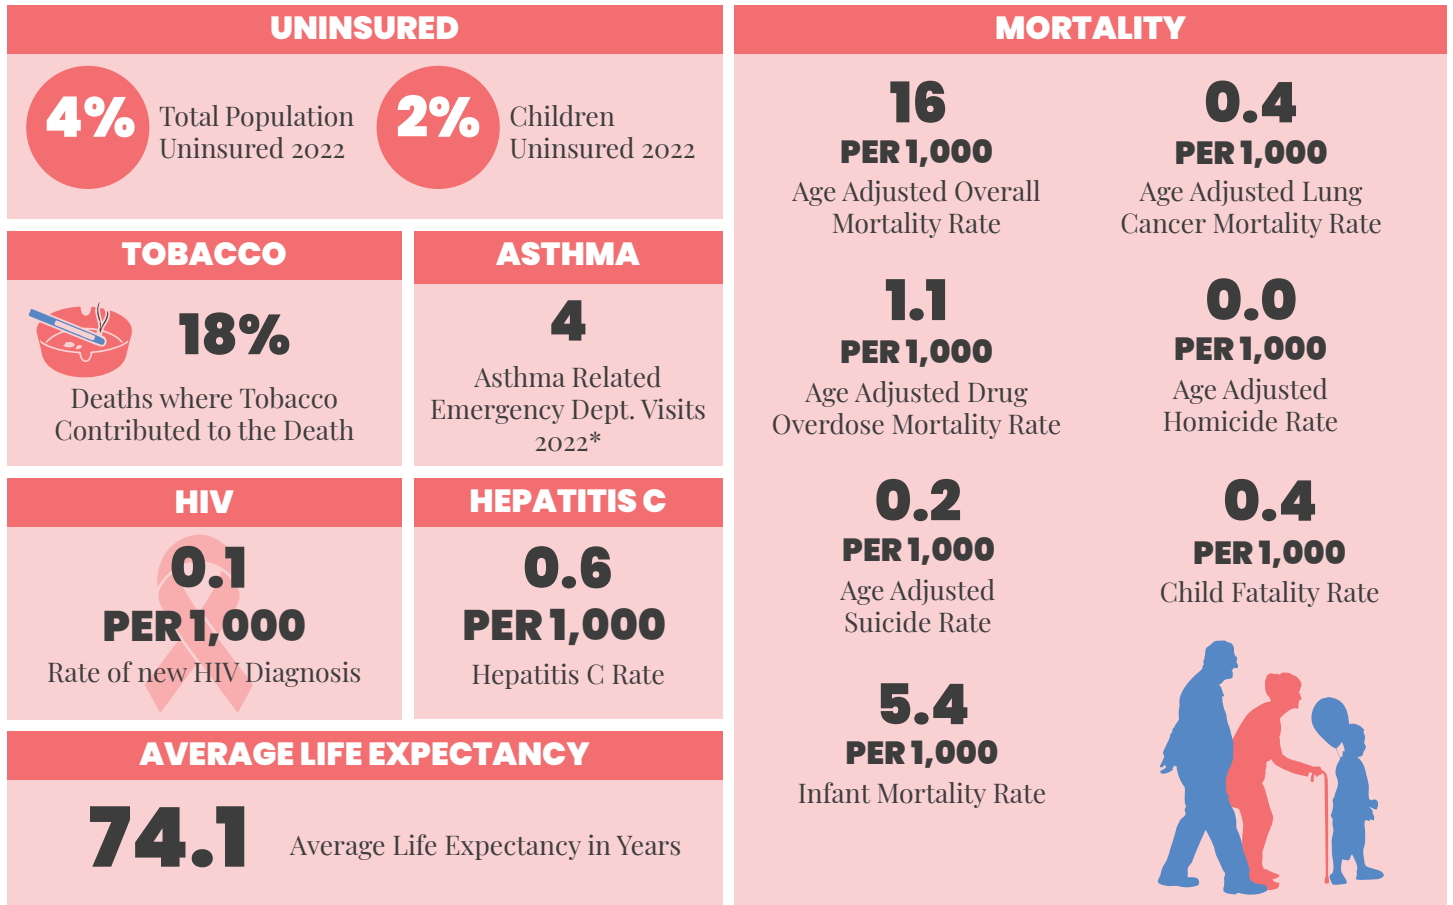

CLEVES

• 2024 •

DEMOGRAPHICS | 2022

ECONOMIC STABILITY | 2022

NEIGHBORHOOD & BUILT ENVIRONMENT | 2022

HEALTHCARE & HEALTH OUTCOMES | 2018-2022

*NOTE | This data is for ZIP codes that cover Cleves. These ZIP codes are: 45002