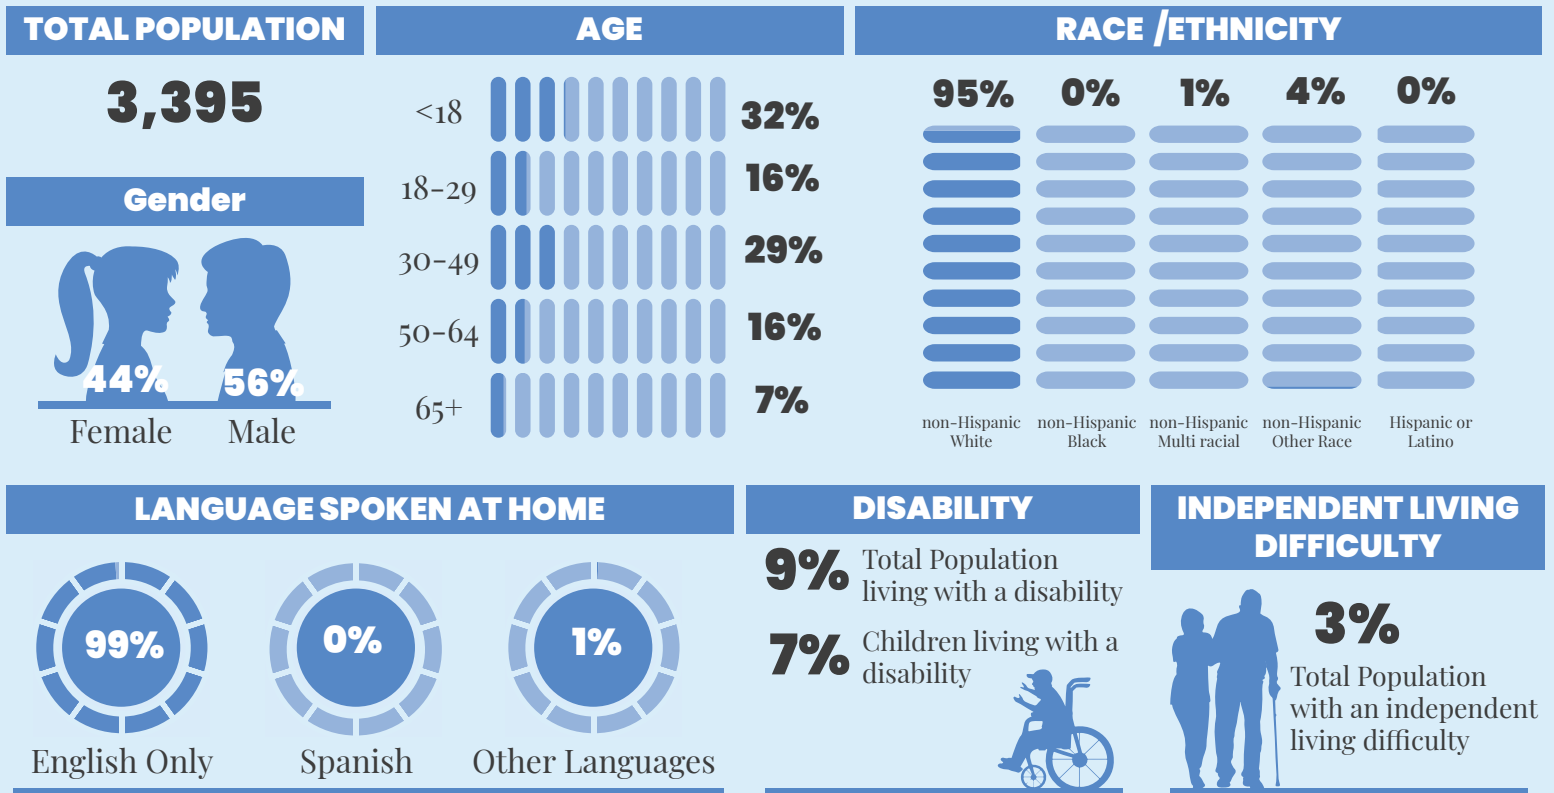

CLEVES

• 2024 •

DEMOGRAPHICS | 2022

ECONOMIC STABILITY | 2022

NEIGHBORHOOD & BUILT ENVIRONMENT | 2022

HEALTHCARE & HEALTH OUTCOMES | 2018-2022

*NOTE | This data is for ZIP codes that cover Cleves. These ZIP codes are: 45002

WeTHRIVE! IN CLEVES

Cleves became a WeTHRIVE! community in February of 2024.

The Cleves WeTHRIVE! team is looking forward to establishing their pathways, creating an action plan, and exploring new projects in 2024.