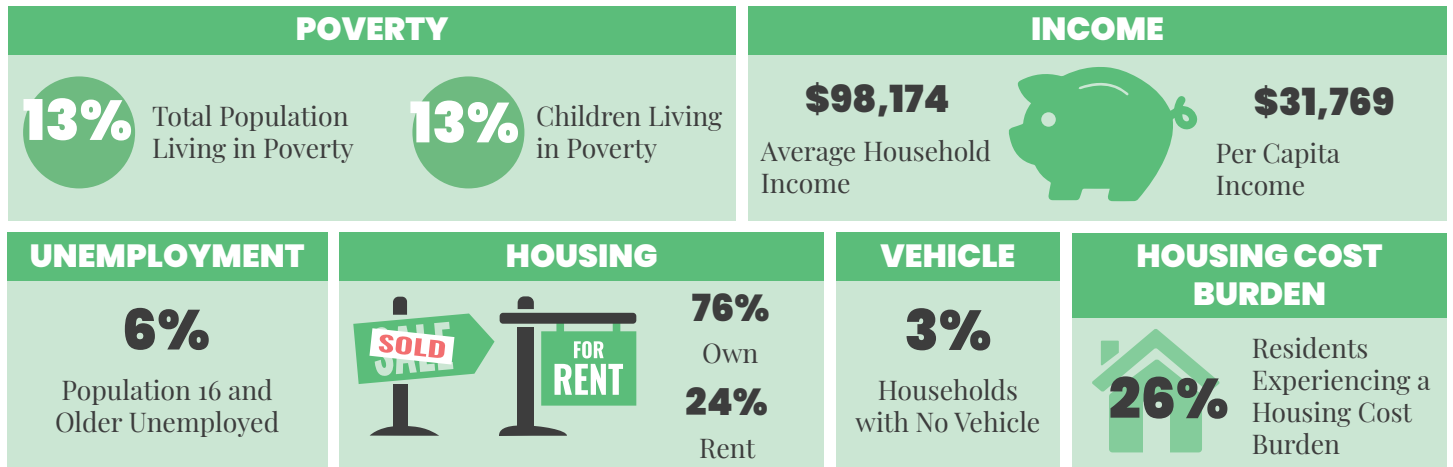

CLEVES

• 2024 •

DEMOGRAPHICS | 2022

ECONOMIC STABILITY | 2022

NEIGHBORHOOD & BUILT ENVIRONMENT | 2022

HEALTHCARE & HEALTH OUTCOMES | 2018-2022

*NOTE | This data is for ZIP codes that cover Cleves. These ZIP codes are: 45002

WeTHRIVE! IN CLEVES

Cleves became a WeTHRIVE! community in February of 2024.

The Cleves WeTHRIVE! team is looking forward to establishing their pathways, creating an action plan, and exploring new projects in 2024.